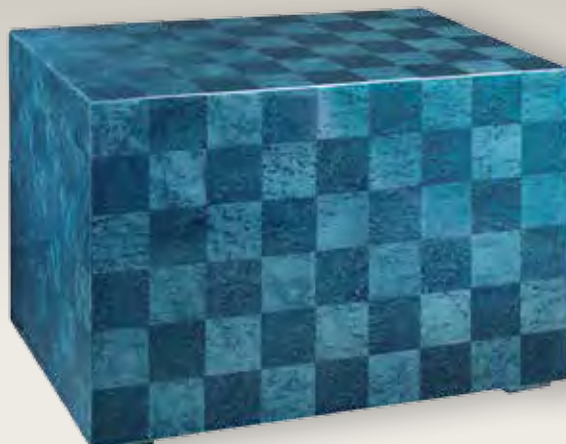

39 985/20
cm :19,6x29,2x29
Marple Blu
Litri 5,5

In dotazione ad ogni urna sacchetto in cotone naturale
che può essere utilizzato per il contenimento delle ceneri.